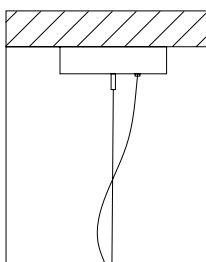

SAMA large

Ø 50 cm | 19,69"
H 140 cm | 55,12"

3 spotted 30W - 4000°K - 220 Vdc - 3000 lm
life time 40.000 hrs - Dimmable: yes

SAMA medium

Ø 50 cm | 19,69"
H 100 cm | 39,37"

2 spotted 20W - 4000°K - 220 Vdc - 2000 lm
life time 40.000 hrs - Dimmable: yes

SAMA small

Ø 50 cm | 19,69"
H 80 cm | 31,50"

1 spotted 10W - 4000°K - 220 Vdc - 1000 lm
life time 40.000 hrs - Dimmable: yes

Altezza - Height
MIN 18 cm - 7,08"

Aggancio con rosone o scatola in metallo
e tirante in metallo; altezza regolabile (A)
- Hook with ceiling cup or metal box and
metal cable; adjustable height (A)