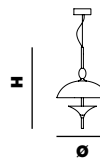

SAMA large

Ø 50 cm | 19,69"
H 140 cm | 55,12"

3 spotted 30W - 4000°K - 220 Vdc - 3000 lm
life time 40.000 hrs - Dimmable: yes

SAMA medium

Ø 50 cm | 19,69"
H 100 cm | 39,37"

2 spotted 20W - 4000°K - 220 Vdc - 2000 lm
life time 40.000 hrs - Dimmable: yes

SAMA small

Ø 50 cm | 19,69"
H 80 cm | 31,50"

1 spotted 10W - 4000°K - 220 Vdc - 1000 lm
life time 40.000 hrs - Dimmable: yes

Altezza - Height
MIN 18 cm - 7,08"

Aggancio con rosone o scatola in metallo
e tirante in metallo; altezza regolabile (A)
- Hook with ceiling cup or metal box and
metal cable; adjustable height (A)