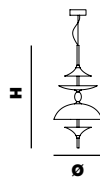

SAMA large

Ø 50 cm | 19,69"
H 140 cm | 55,12"

3 spotted 30W - 4000°K - 220 Vdc - 3000 lm
life time 40.000 hrs - Dimmable: yes

SAMA medium

Ø 50 cm | 19,69"
H 100 cm | 39,37"

2 spotted 20W - 4000°K - 220 Vdc - 2000 lm
life time 40.000 hrs - Dimmable: yes

SAMA small

Ø 50 cm | 19,69"
H 80 cm | 31,50"

1 spotted 10W - 4000°K - 220 Vdc - 1000 lm
life time 40.000 hrs - Dimmable: yes

Altezza - Height
MIN 18 cm - 7,08"

Aggancio con rosone o scatola in metallo
e tirante in metallo; altezza regolabile (A)
- Hook with ceiling cup or metal box and
metal cable; adjustable height (A)